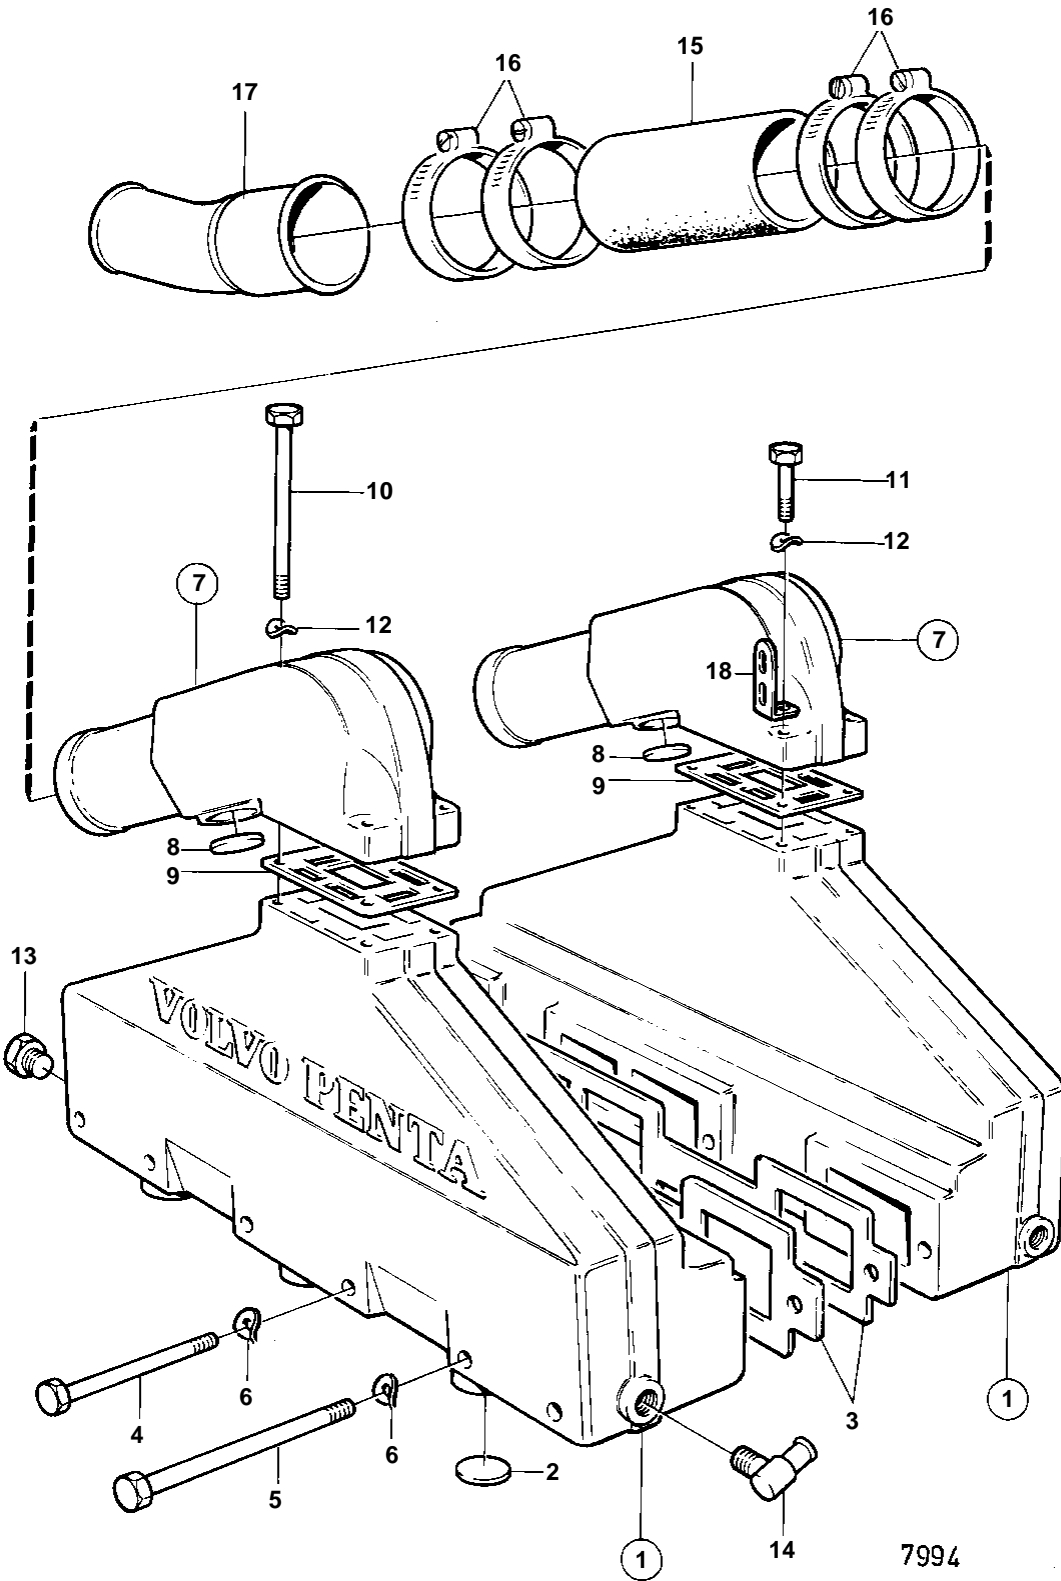

BB225A, BB225AV

BB225A, BB225AV

REF	PART NO.	QTY	DESCRIPTION	SEE SEC.	NOTES
1	835804	2	Exhaust pipe		
2	192211	6	· Plug		
3	835966	2	Gasket	IK	
4	942268	10	Screw		
5	942547	2	Screw		
6	942336	12	Spring washer		
7	826460	2	Exhaust riser		REPLACED BY 1EA 855384, 2EA 940136 SCREW AND 2EA 948828 SCREW.
	855384	2	Riser		
8	192211	2	· Plug		
9	835908	2	Gasket	IK	
10	959794	4	Screw		
11	940186	4	Screw		
12	941907	8	Spring washer		
13	192154	2	Plug		
14	961610	2	Hose nipple	02B-0175	
15	834751	2	Hose		L = 2X160 MM
16	853012	8	Hose clamp		
17	841322	2	Exhaust riser		
18	965552	1	Bracket		